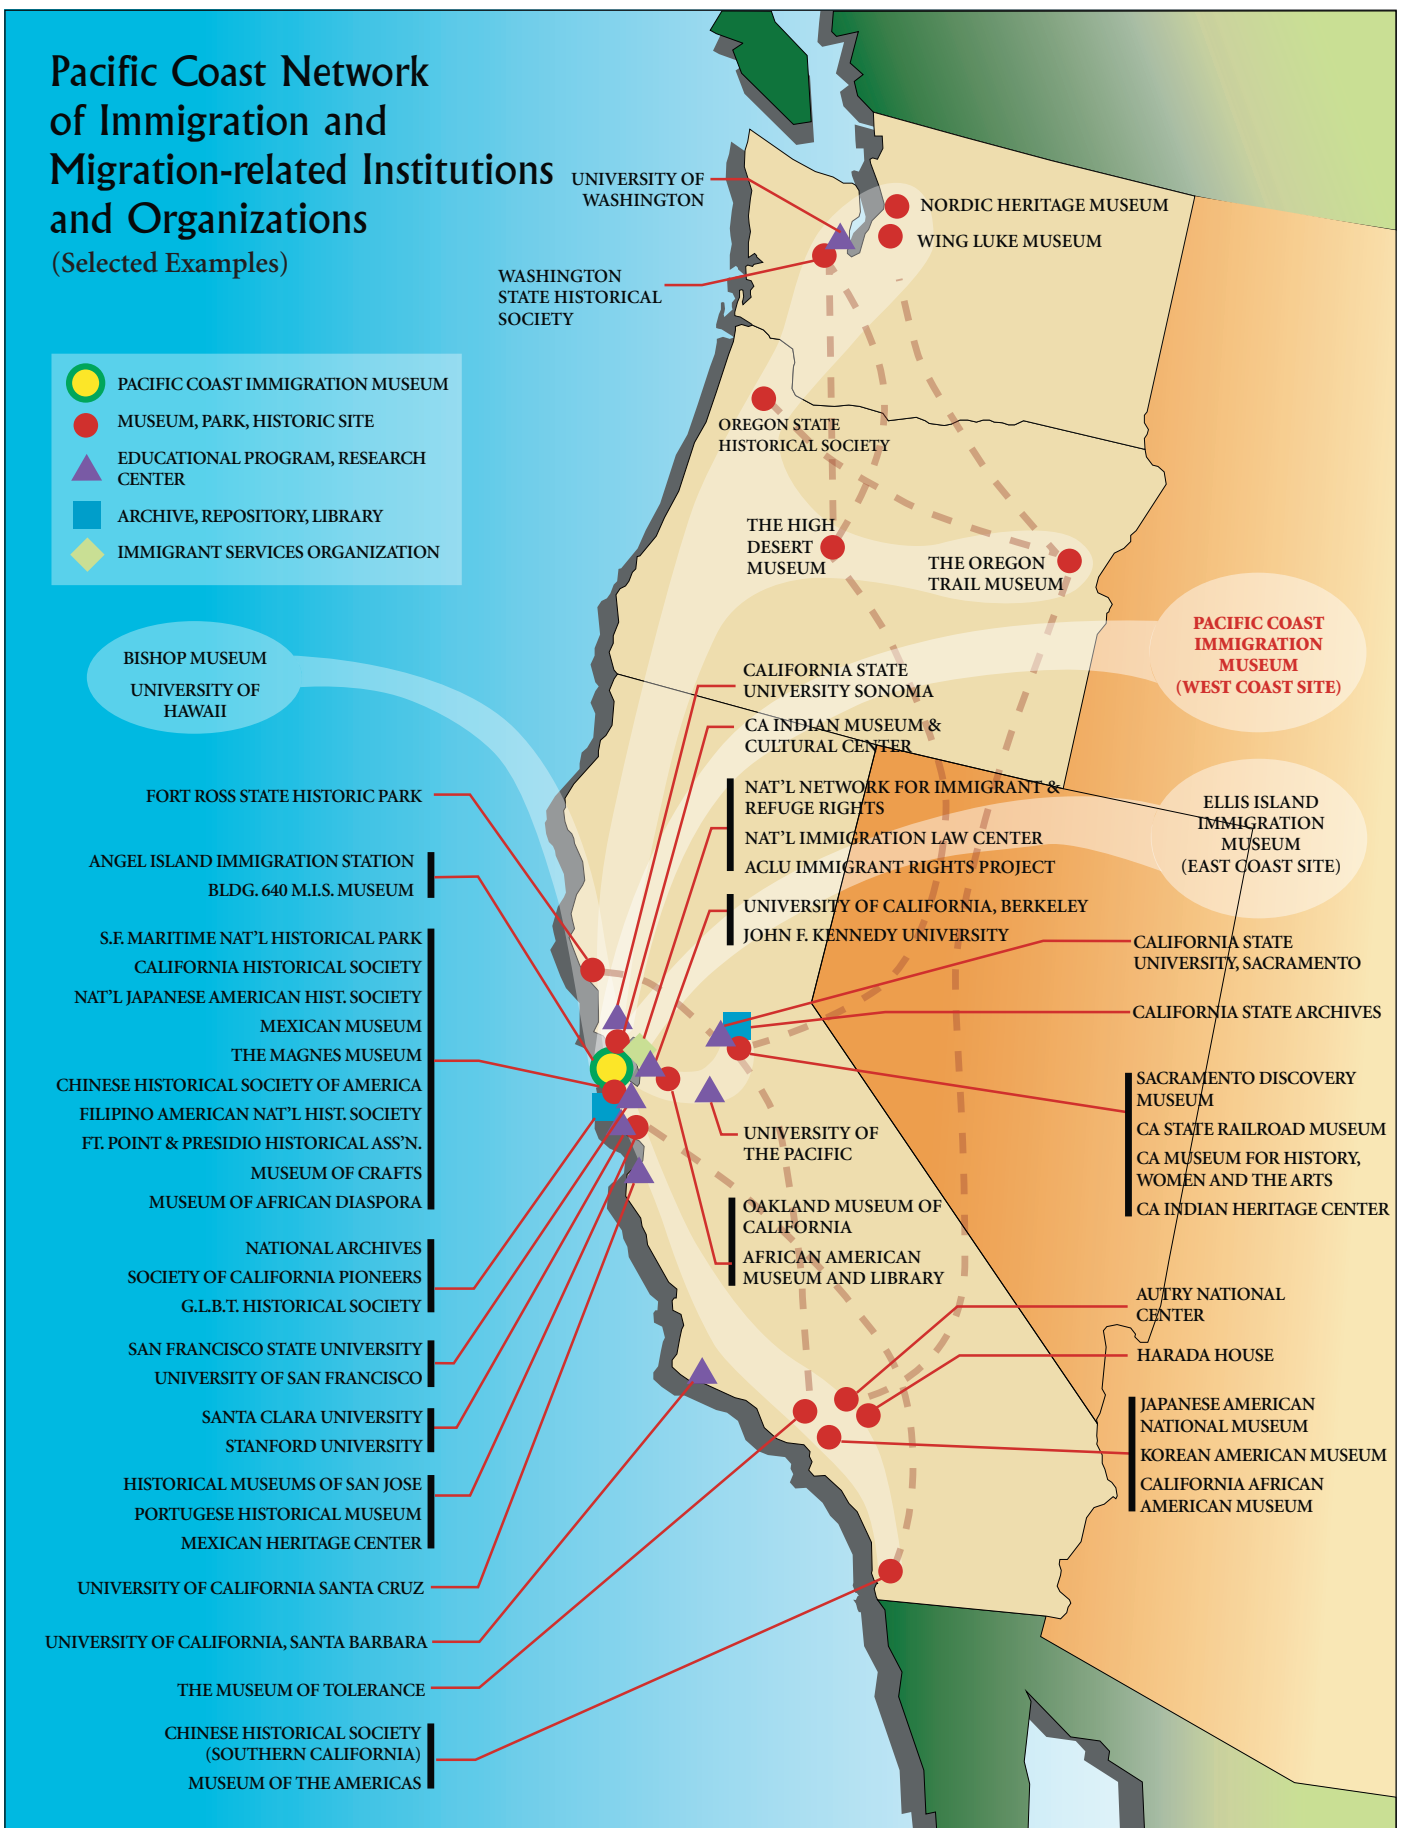

# Pacific Coast Network of Immigration and Migration-related Institutions and Organizations

(Selected Examples)

-  PACIFIC COAST IMMIGRATION MUSEUM
-  MUSEUM, PARK, HISTORIC SITE
-  EDUCATIONAL PROGRAM, RESEARCH CENTER
-  ARCHIVE, REPOSITORY, LIBRARY
-  IMMIGRANT SERVICES ORGANIZATION

MEXICAN HERITAGE CENTER

UNIVERSITY OF CALIFORNIA SANTA CRUZ

UNIVERSITY OF CALIFORNIA, SANTA BARBARA

THE MUSEUM OF TOLERANCE

CHINESE HISTORICAL SOCIETY (SOUTHERN CALIFORNIA)

MUSEUM OF THE AMERICAS

UNIVERSITY OF WASHINGTON

NAT'L NETWORK FOR IMMIGRANT & REFUGEE RIGHTS

NAT'L IMMIGRATION LAW CENTER

ACLU IMMIGRANT RIGHTS PROJECT

UNIVERSITY OF CALIFORNIA, BERKELEY

JOHN F. KENNEDY UNIVERSITY

PACIFIC COAST IMMIGRATION MUSEUM (WEST COAST SITE)

CA INDIAN HERITAGE CENTER

OAKLAND MUSEUM OF CALIFORNIA

AFRICAN AMERICAN MUSEUM AND LIBRARY

AUTRY NATIONAL CENTER

HARADA HOUSE

JAPANESE AMERICAN NATIONAL MUSEUM

KOREAN AMERICAN MUSEUM

CALIFORNIA AFRICAN AMERICAN MUSEUM